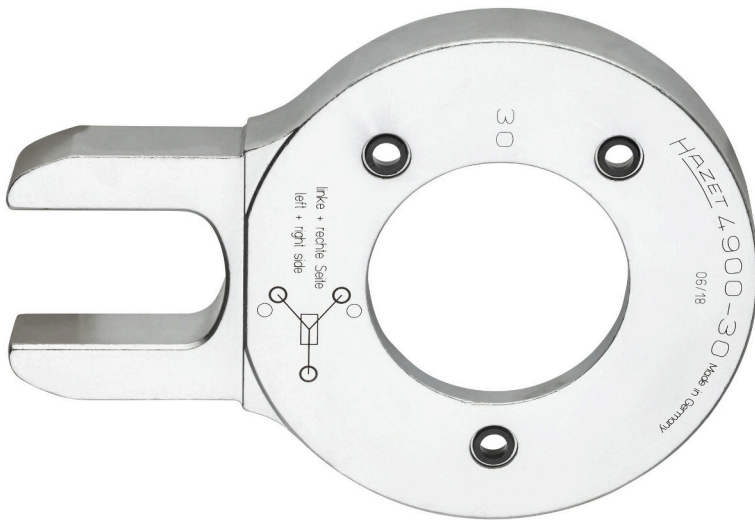

Product data sheet

4900-30

EAN-No. 4000896100514

- (Price per piece)
- Made in Germany
- Net weight: 2.25 kg

Order Number

4900-30