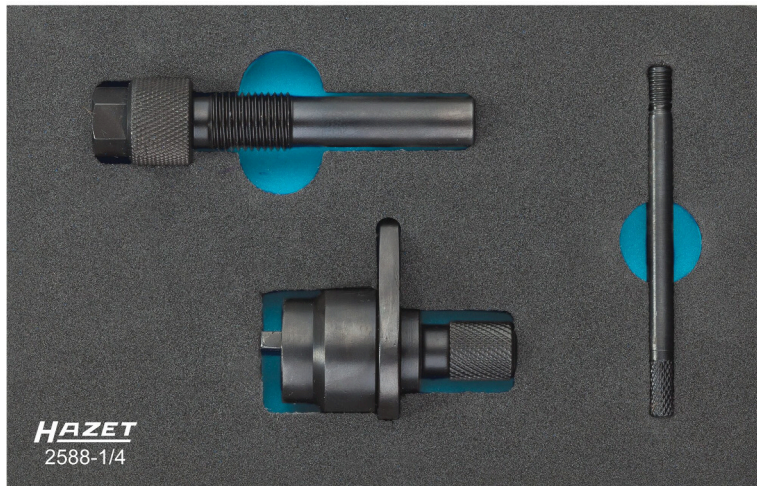

Product data sheet

2588-1/4 EAN-No. 4000896180325

1/9 (172 x 114 mm) / also for HAZET 165-S · 4-pieces

Application:

Checking and adjusting the engine timing

- Engine timing tool set · Contents:
2588-20 (1x) · 21 (1x) · 22 (2x)
- Easy-to-understand operating instructions including cross references to original part numbers
- Components optionally available
- **VW** 1.2 TFSi petrol engines
- **AUDI** A1 · A3
- **SEAT** Altea / XL · Ibiza · León
- **ŠKODA** Fabia 2 · Octavia 2 · Roomster · Yeti
- **VW** Caddy · Golf · Golf Plus · Jetta · Polo · Touran
- **Engine code:** CBZA · CBZB · CBZC
- Safety-Insert-System, 2-component soft foam insert.
Insert also suitable for HAZET Assistent
- **Motor code petrol:**
CBZA · CBZB · CBZC
- Dimensions / length: 172 mm x 114 mm
- Net weight: 0.27 kg
- Order system size: 1/9 (172 x 114 mm) / also for HAZET 165-S
- Number of tools: 4

Order Number

2588-1/4