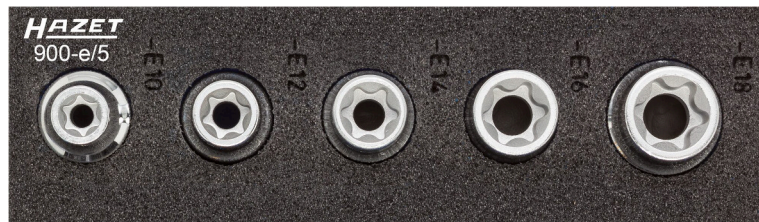

Product data sheet

900-E/5 EAN-No. 4000896129331

172 x 50 mm · 5-pieces · E10 – E18 · 1/2 ·

- With knurling
- Safety-Insert-System, 2-component soft foam insert.
Insert also suitable for HAZET Assistent
- Surface: chrome-plated, polished
- Made in Germany
- Drive: 1/2
- Output:
- Dimensions / length: 172 mm x 50 mm
- Net weight: 0.38 kg
- For manual operation
- Order system size: 172 x 50 mm
- Number of tools: 5

Order Number

900-E/5

900E • • 1/2

E10 • E12 • E14 • E16 • E18