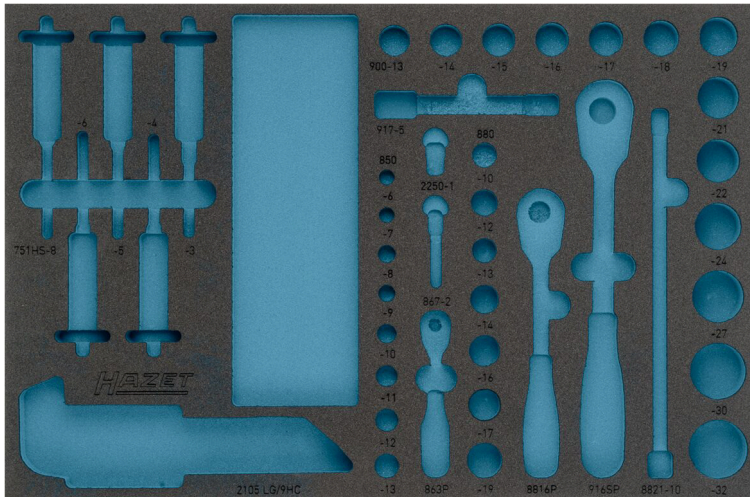

Product data sheet

163-329 L

EAN-No. 4000896191802

3/3 (519 x 342 mm) · L x W: 519 mm x 342 mm

2-component soft foam insert · empty

For 163-329/100

- Made in Germany
- Dimensions / length: 519 mm x 342 mm
- Order system size: 3/3 (519 x 342 mm)

Order Number

163-329 L