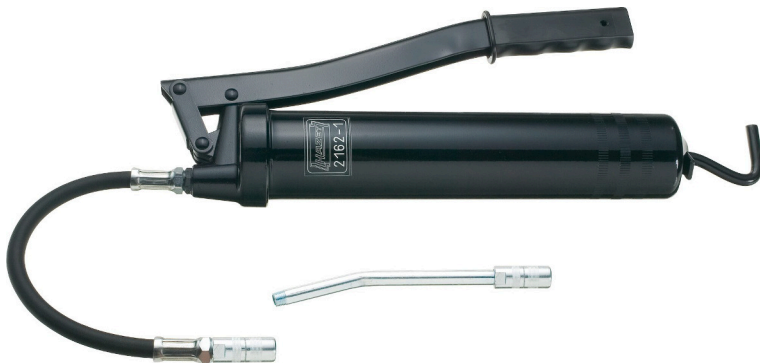

Product data sheet

2162-1

EAN-No. 4000896075027

500 cm³

- Actuation with ring-shaped push rod handle
- Capacity: 500 cm³
- Reinforced hose, nozzle pipe and 2 mouthpieces M10 x 1
- Filling with grease cartridge, loose grease or via a grease filler
- Rolled thread
- Pre-greased boot
- Long operating lever for low effort and minimisation of the crushing risk
- Short stroke system does not require the lever to fully open
- Net weight: 1.55 kg